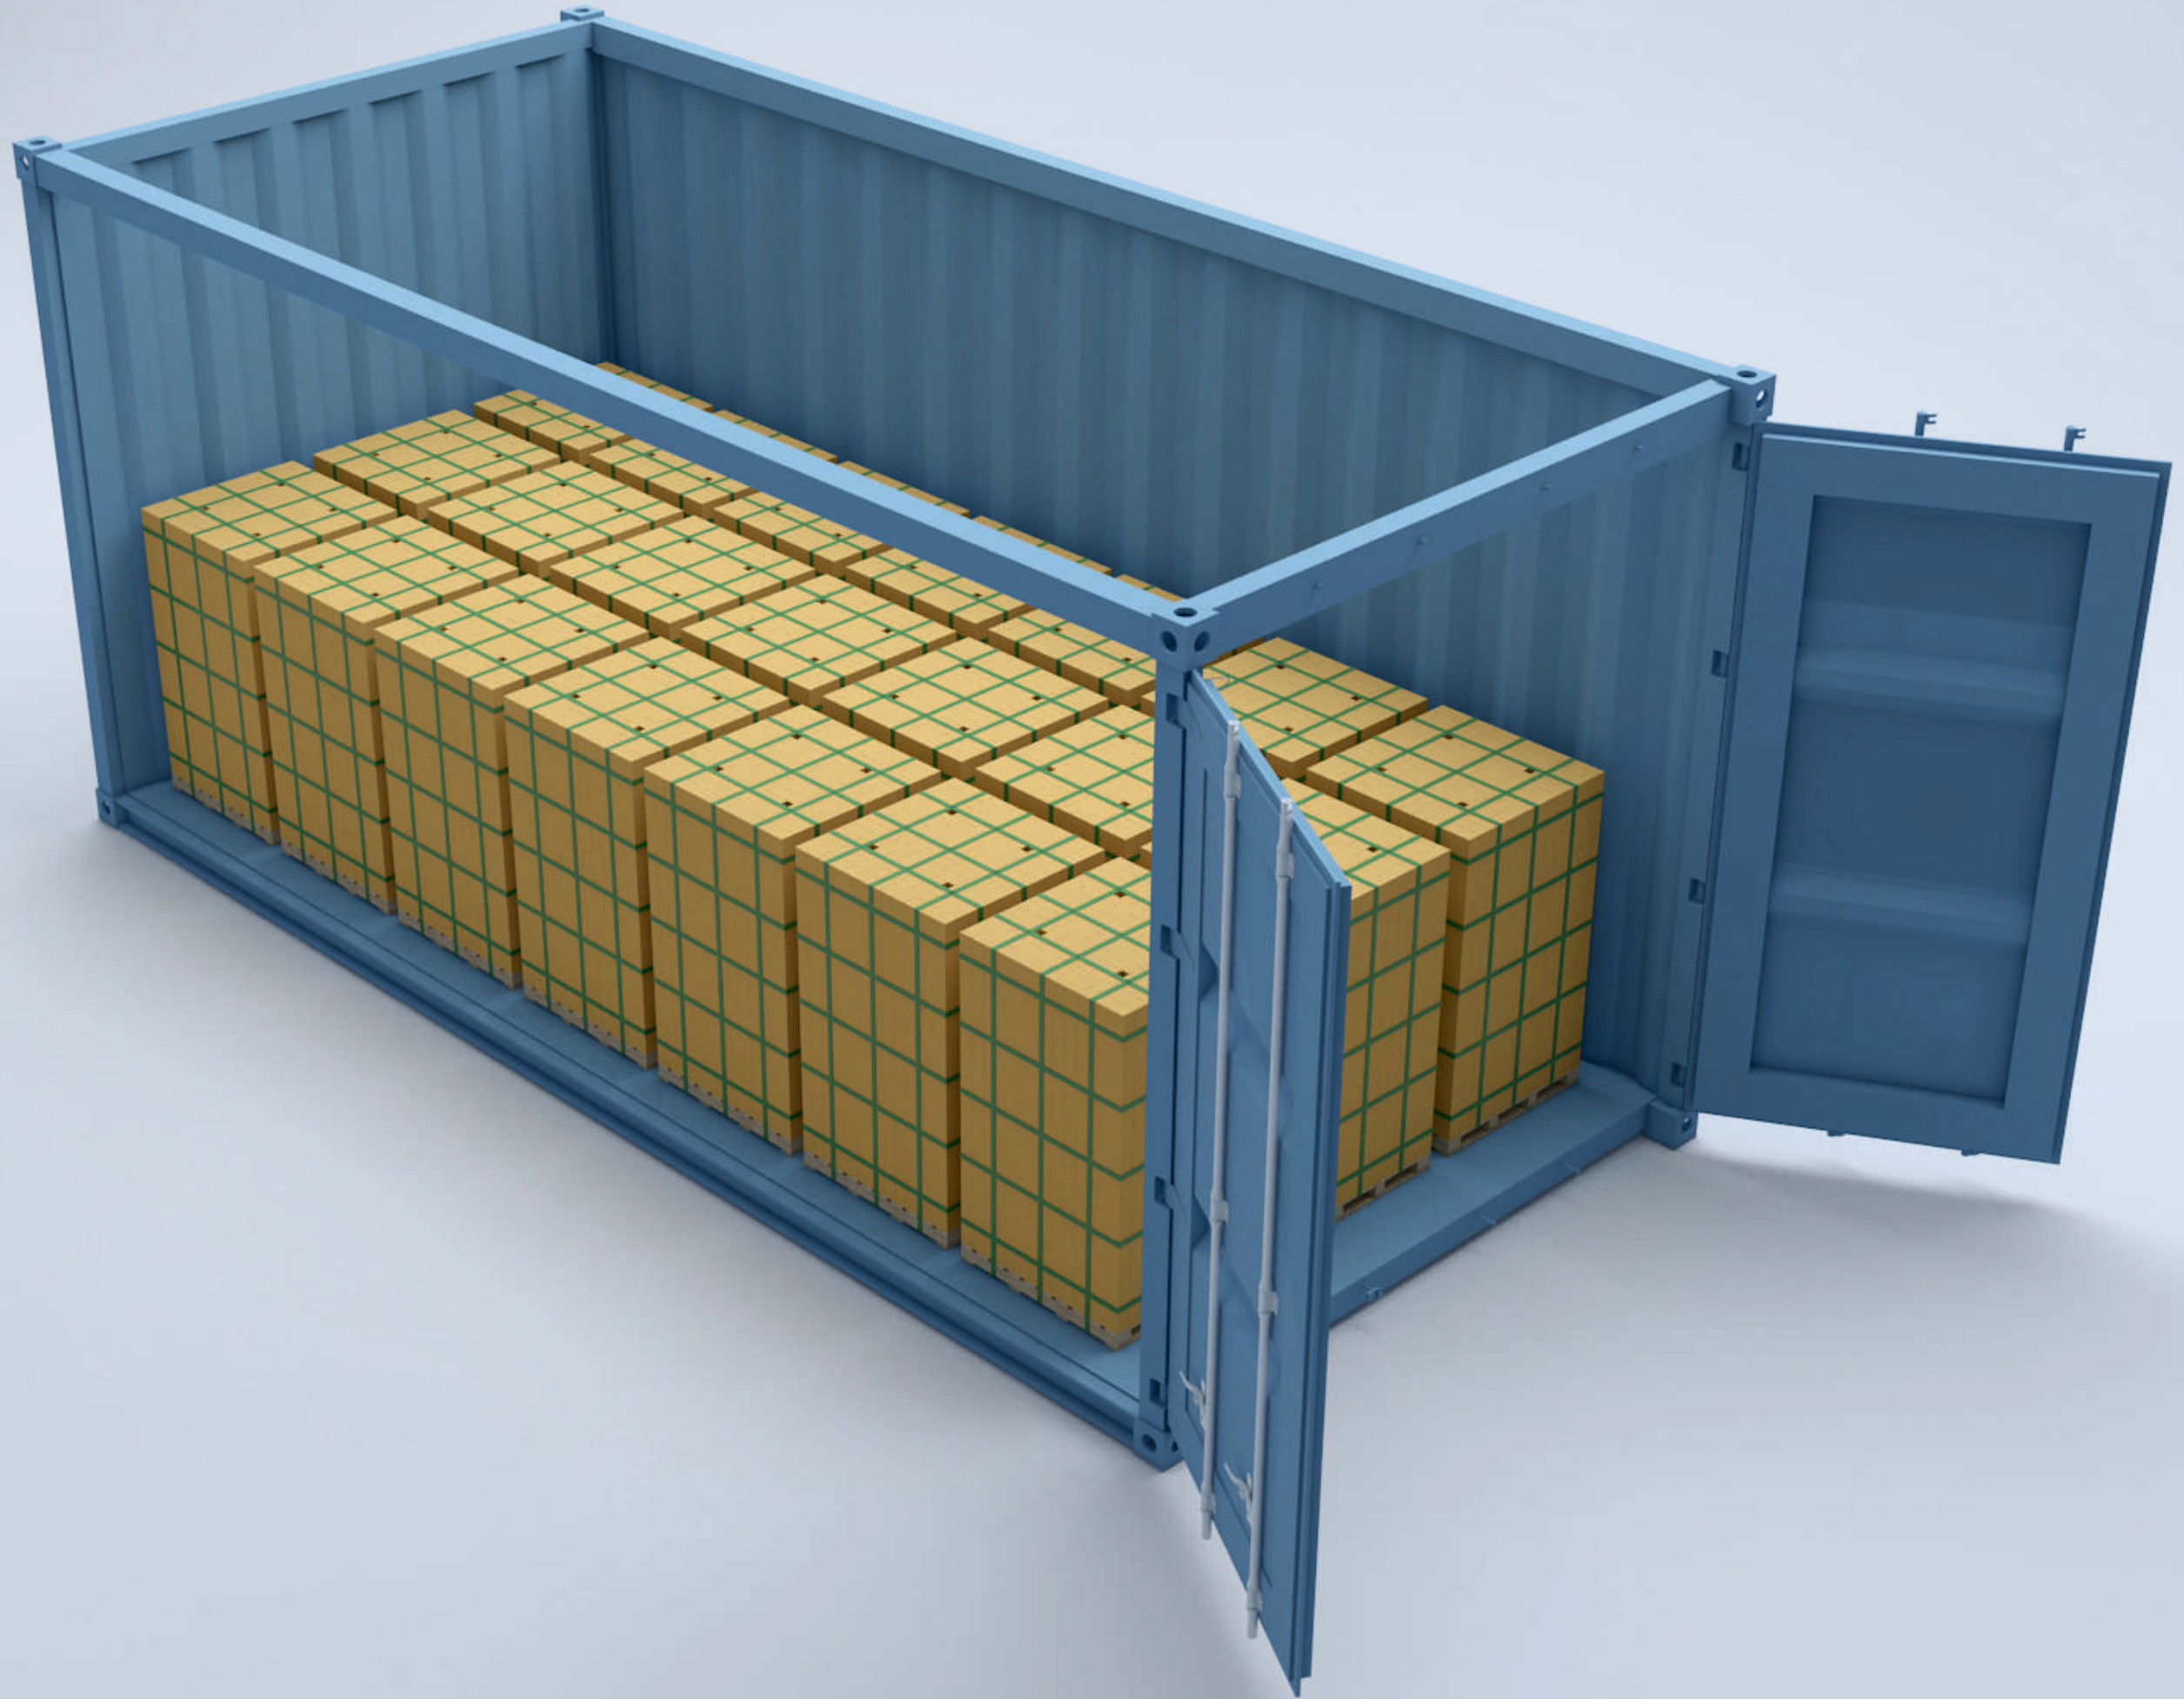

# OTRO

C E R A M I C A

Export Pallet Packing Details

# PACKING PARAMETER

200 x 1200 mm

Pcs	5
Sq mtr/box	1.2
No of box/per pallet	48
Box weight	27.5kg
Pallet weight	1320
No of pallet	21
Total box	1008
Total sq mt	1209.6

# IRON T PALLET IN CONTAINER

200 x 1200 mm

**OTRO**  
C E R A M I C A

**OTRO INTERNATIONAL LLP**

239 – Pacific Business Park,  
8-A National Highway,  
Morbi – Gujarat IN

[info@otroceramica.com](mailto:info@otroceramica.com)